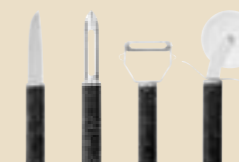

**REDO UTENSILS
BY RIG-TIG**

Paring knife - art. no. Z00282
Pizza slicer - art. no. Z00283
Y-peeler - art. no. Z00284
Peeler - art. no. Z00285