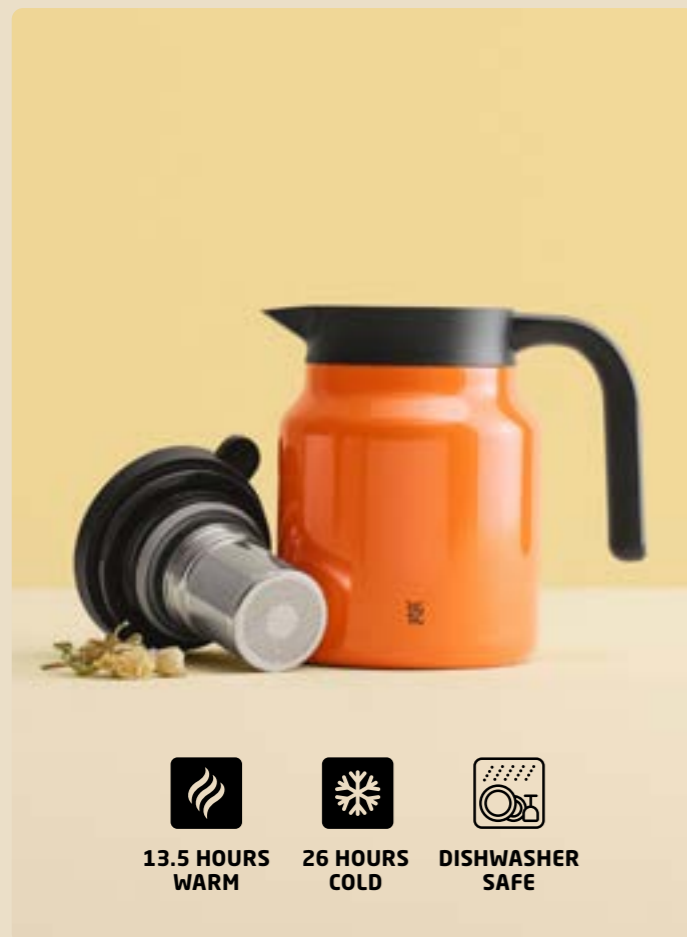

13.5 HOURS
WARM

26 HOURS
COLD

DISHWASHER
SAFE

THERM-IT

Vacuum jug 0.9 L

The THERM-IT vacuum jug is made of double-wall stainless steel and includes a removable tea filter. It is ideal for those seeking a compact, practical solution to keep their coffee or tea warm for hours. With a modern twist on retro design, this vacuum jug is both sleek and functional. The clever screw cap closes tightly, making THERM-IT perfect for on-the-go use, and the push-button feature allows for easy one-hand serving. To top it off, the THERM-IT vacuum jug is dishwasher safe.