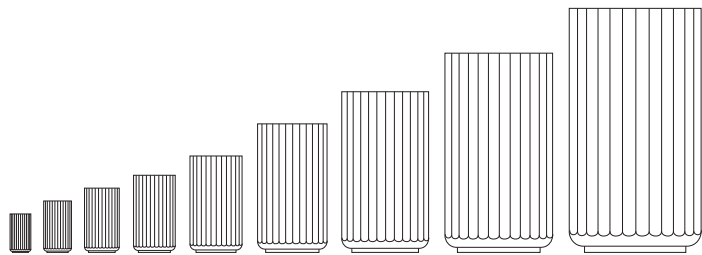

PORCELAIN CLASSIC IN A NEW MOULD

Ever since Lyngby Porcelain came on the scene in 1936, simple, elegant lines have helped to write the history of Danish design. Any gift originating here, therefore, is a classic design icon that will last – in terms of style and quality, and for many years to come. Look for the hand-printed Danmark-Lyngby monogram on the bottom – your guarantee of gifts large and small that will be enjoyed over and over again.

GIVE MORE BETWEEN THE LINES

The Lyngby vase was, and remains, a distinctive feature of Lyngby Porcelain, and it is one of our most iconic products. This cylindrical white vase was designed based on the 1930s ideology of uniting form and function.

THE LINGBY VASE

- Porcelain -

Lyngby vase, White. Sizes: 6, 8, 10, 12, 15, 20, 25, 31, 38 cm
From EUR 19,00 / GBP 15.00

Lyngby vase, Light grey. Sizes: 8, 10, 12, 15, 20, 25, 31, 38 cm
From EUR 25,00 / GBP 19.00